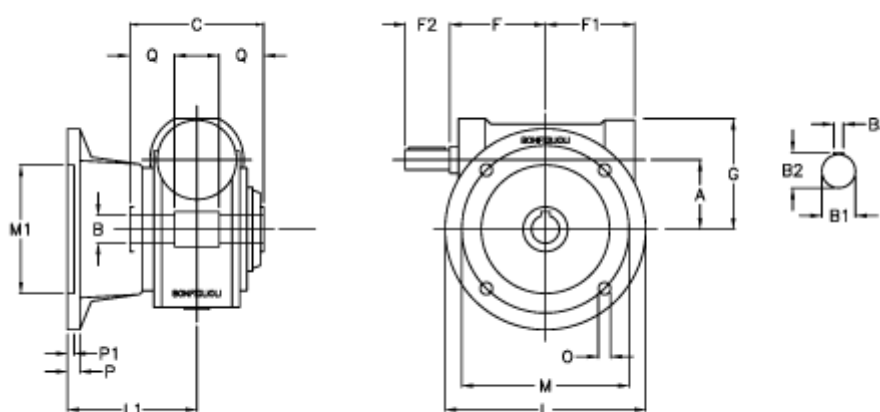

# Data Sheet

Article number: 3901185080400

Description: Worm gear with solid input shaft  
VF 185F-80-HS

## Measures

a	= 185.4	F1 = 205	P = 22
B	= 60	F2 = 70	P1 = 20
B1	= 40	g = 267	Q = 65.0
B2	= 43.0	L = 400	
B3	= 12	L1 = 255.0	
C	= 190	m = 350	
Description	= VF 185F-xx-HS	M1 = 280	
F	= 214.5	O = 22.0	